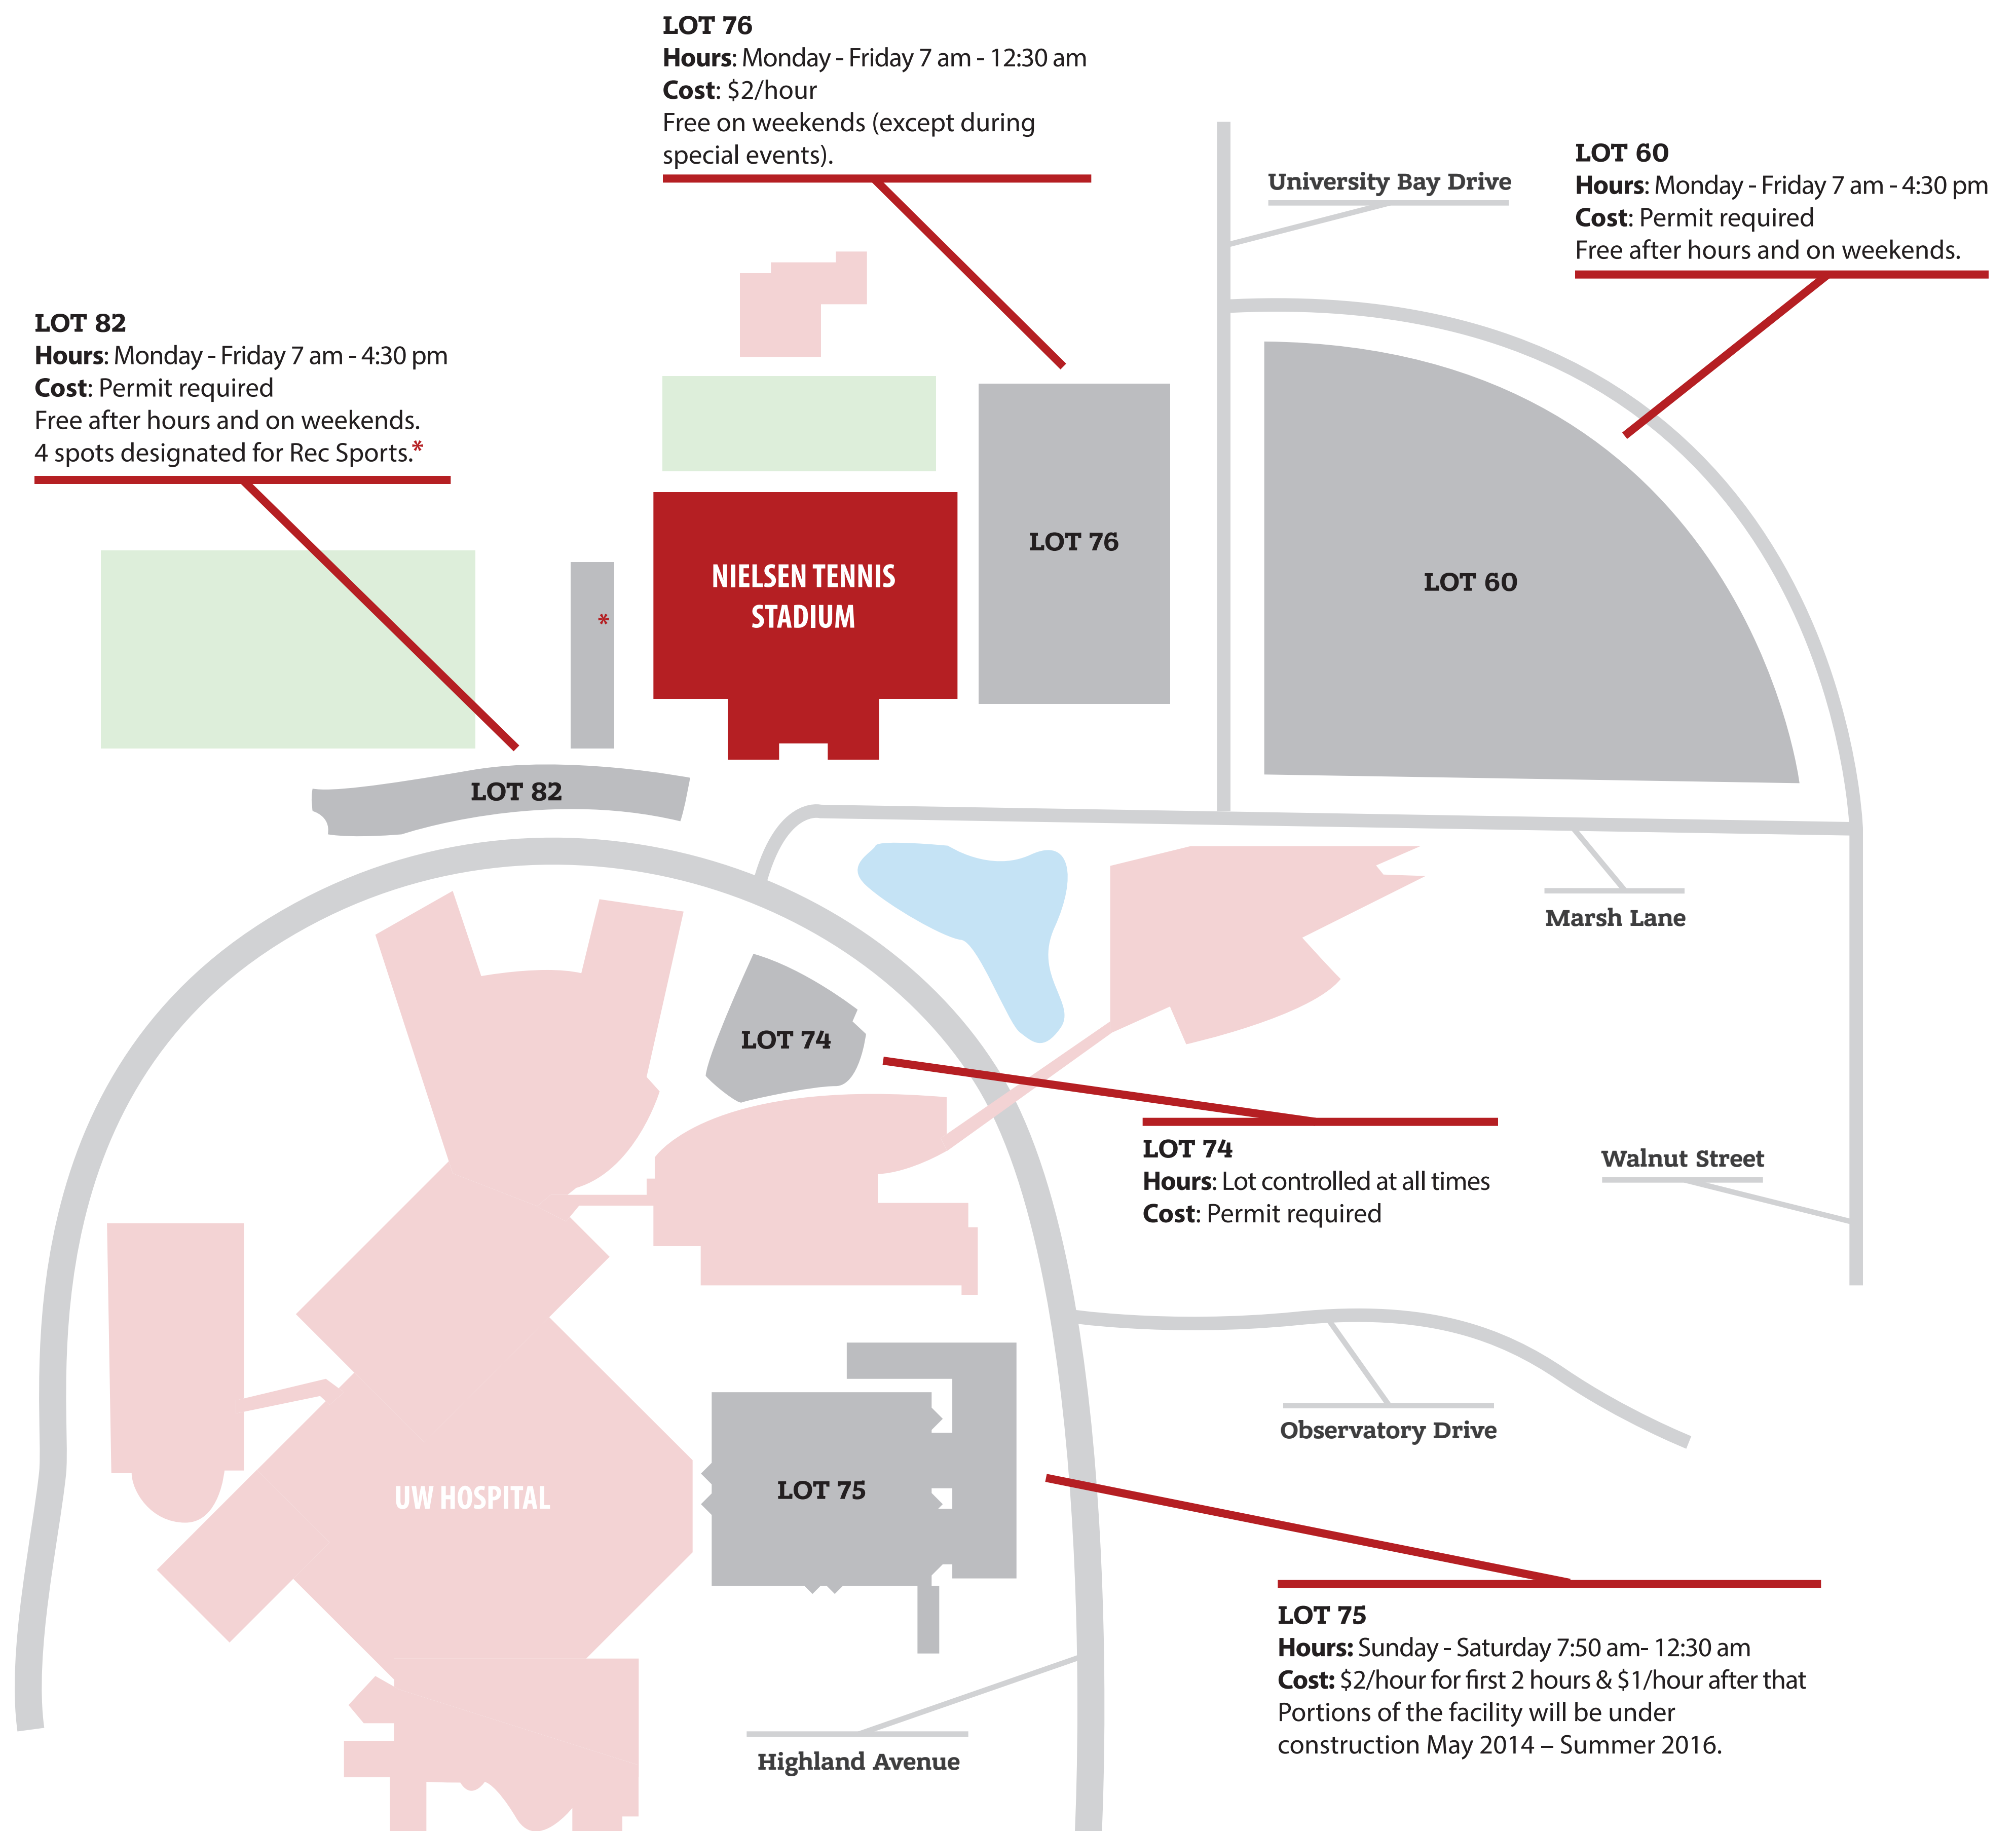

PARKING.

For the Nielsen Tennis Stadium.

MORE PARKING OPTIONS.

LOT 130 (behind softball fields)
Hours: Monday - Friday 6 am - 4:30 pm
Cost: Check hourly rate online
Free after hours and on weekends.

OTHER INFO
Visit transportation.wisc.edu for a full listing of parking lots and structures.
Bus schedules and route information are also available.